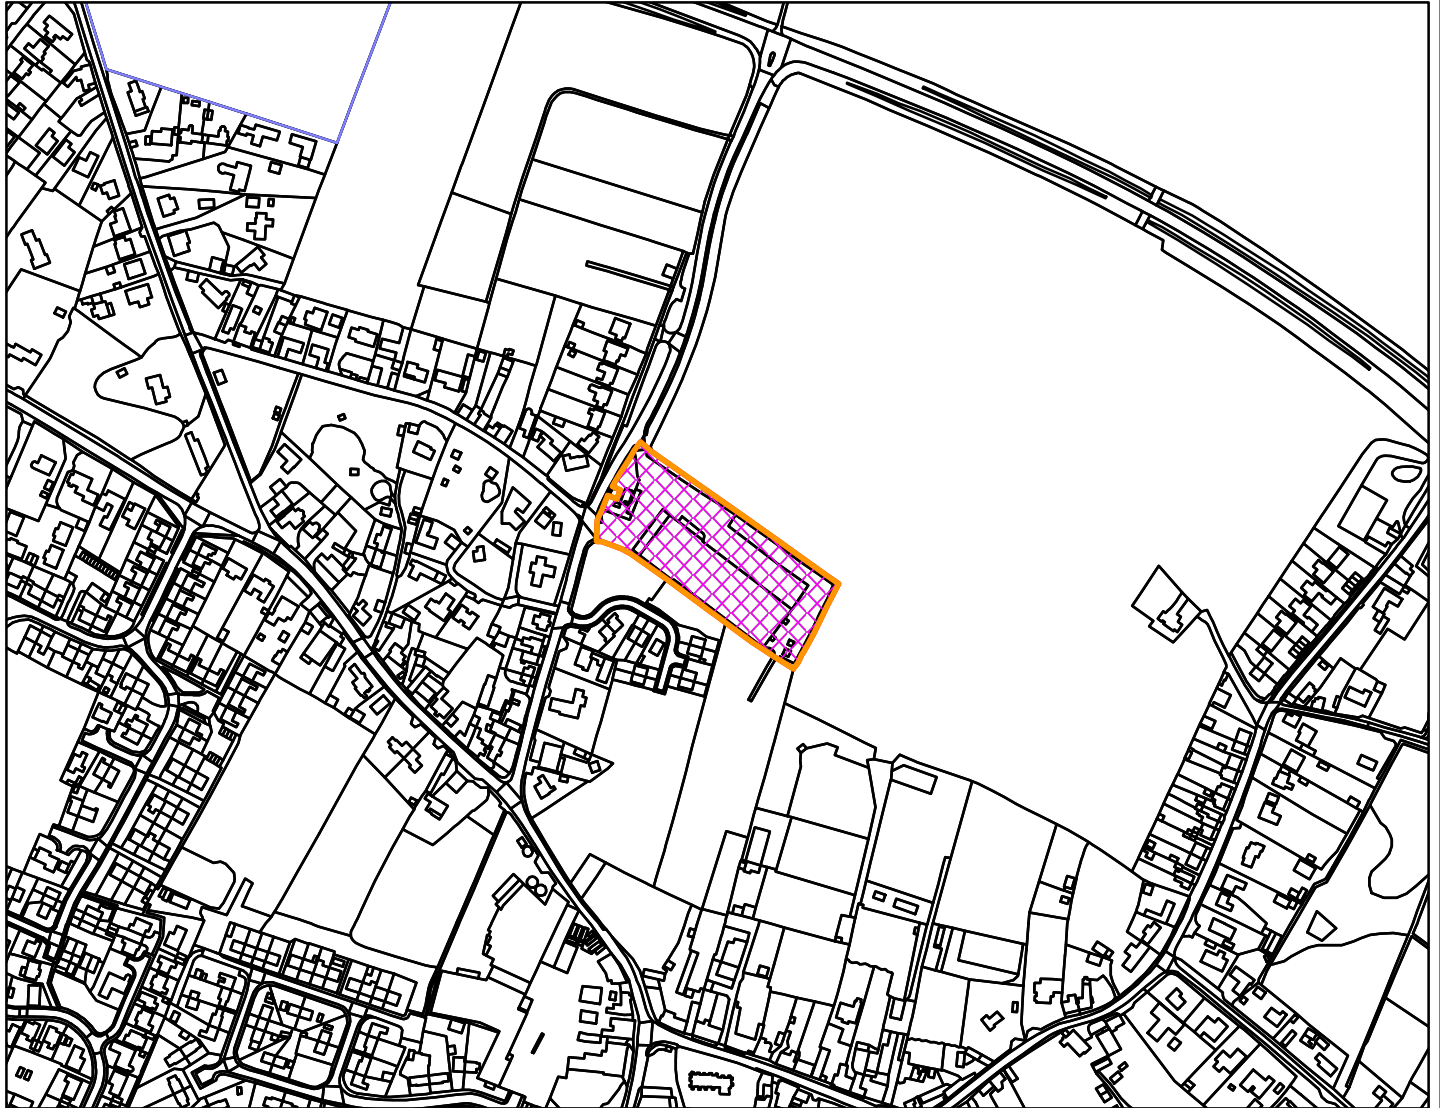

23/00178/RMM

Borough Council of
**King's Lynn &
West Norfolk**

Furlong Store Furlong Road Stoke Ferry PE33 9SX

Legend

Scale: 1:5,000

Reproduced from the Ordnance Survey map with permission of the Controller of His Majesty's Stationery Office © Crown Copyright 2023.

Unauthorised reproduction infringes Crown Copyright and may lead to prosecution or civil proceedings.

Organisation	BCKLWN
Department	Department
Comments	
Date	21/02/2024
MSA Number	0100024314